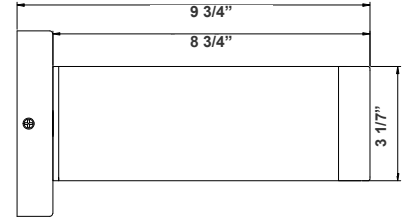

Customer Name: _____

Project Name: _____

Note: _____

Type: _____

9 3/4"(H) X 3 1/7"(W) X 3" (D)

Features

- Multi CCT: Selectable Multi-CCT & Power Switches on the back of the fixture(Dual Function)
- Triac Dimmable at 120V & 0-10V Dimming at 120-277V
- 7-Year Warranty
- Aluminum Base and Polycarbonate (PC) Lens

Technical Specifications

Electrical:

- Voltage: 120-277V
- Power Factor: >0.90
- THD: <20%
- Wattage: 5W/ 7W/ 9W
- Efficacy: 75 LPW

Mechanical:

- Aluminum Housing & Glass Lens
- Suspension Cable & Canopy Set Accessories Avail.
- Universal Swivel W/ Rod Kit Accessories Avail. Ambient Operating Temperature: -13°F to 113°F
- Rated life: 70,000 hrs
- IP Rating: IP40 suitable for damp locations