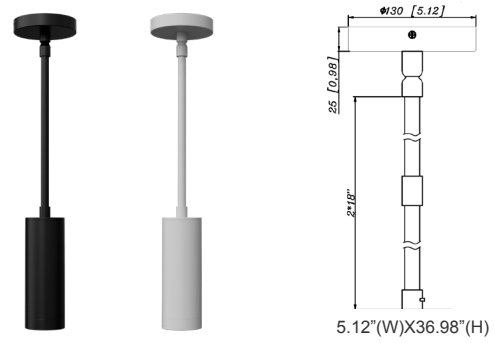

CMC-JBCK-BK
Cylinder And Pendant
Lighting J-Box Cover
Canopy For Up To 4 Pipe
Enteries, BK

CMC-JBCK-WH
Cylinder And Pendant
Lighting J-Box Cover
Canopy For Up To 4 Pipe
Enteries, WH

ACCESSORIES:

CMC3-MCTP-DD-BK+CMC-CS-8FT-BK
CMC3-MCTP-DD-WH+CMC-CS-8FT-WH

CMC3-MCTP-DD-BK+CMC-SRK-218-5C-BK
CMC3-MCTP-DD-WH+CMC-SRK-218-5C-WH

CMC3-MCTP-DD-BK+CMC-SRK-218-5C-BK+CMC3-HCDK-AG
CMC3-MCTP-DD-WH+CMC-SRK-218-5C-WH+CMC3-HCDK-BK

CMC3-MCTP-DD-BK+CMC-CS-8FT-BK+CMC3-TRM-AG
CMC3-MCTP-DD-WH+CMC-CS-8FT-WH+CMC3-TRM-BN