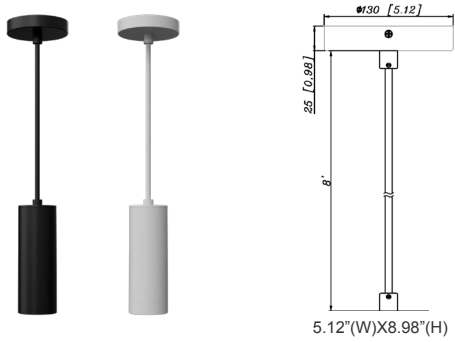

ACCESSORIES:

CMC3-MCTP-DD-BK+CMC-CS-8FT-BK
CMC3-MCTP-DD-WH+CMC-CS-8FT-WH