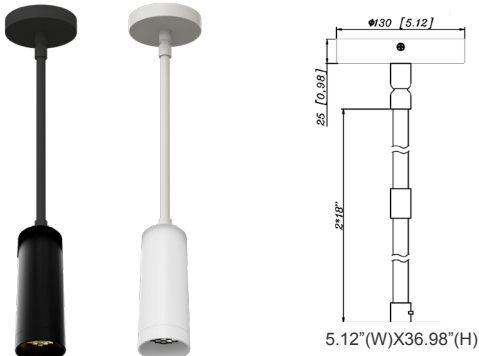

CMC-JBCK-BK
Cylinder And Pendant
Lighting J-Box Cover
Canopy For Up To 4 Pipe
Enteries, BK

CMC-JBCK-WH
Cylinder And Pendant
Lighting J-Box Cover
Canopy For Up To 4 Pipe
Enteries, WH

ACCESSORIES:

CMC3-MCTP-DD-BK+CMC-CS-8FT-BK
CMC3-MCTP-DD-WH+CMC-CS-8FT-WH

CMC3-MCTP-DD-BK+CMC-SRK-218-5C-BK
CMC3-MCTP-DD-WH+CMC-SRK-218-5C-WH

CMC3-MCTP-DD-BK+CMC-SRK-218-5C-BK+CMC3-HCDK-AG
CMC3-MCTP-DD-WH+CMC-SRK-218-5C-WH+CMC3-HCDK-BK

CMC3-MCTP-DD-BK+CMC-CS-8FT-BK+CMC3-TRM-AG
CMC3-MCTP-DD-WH+CMC-CS-8FT-WH+CMC3-TRM-BN