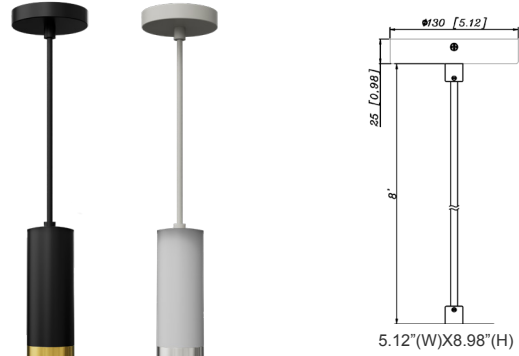

CMC-JBCK-BK
Cylinder And Pendant
Lighting J-Box Cover
Canopy For Up To 4 Pipe
Enteries, BK

CMC-JBCK-WH
Cylinder And Pendant
Lighting J-Box Cover
Canopy For Up To 4 Pipe
Enteries, WH

ACCESSORIES:

CMC3-MCTP-DD-BK+CMC-CS-8FT-BK
CMC3-MCTP-DD-WH+CMC-CS-8FT-WH

CMC3-MCTP-DD-BK+CMC-SRK-218-5C-BK
CMC3-MCTP-DD-WH+CMC-SRK-218-5C-WH

CMC3-MCTP-DD-BK+CMC-SRK-218-5C-BK+CMC3-HCDK-AG
CMC3-MCTP-DD-WH+CMC-SRK-218-5C-WH+CMC3-HCDK-BK

CMC3-MCTP-DD-BK+CMC-CS-8FT-BK+CMC3-TRM-AG
CMC3-MCTP-DD-WH+CMC-CS-8FT-WH+CMC3-TRM-BN